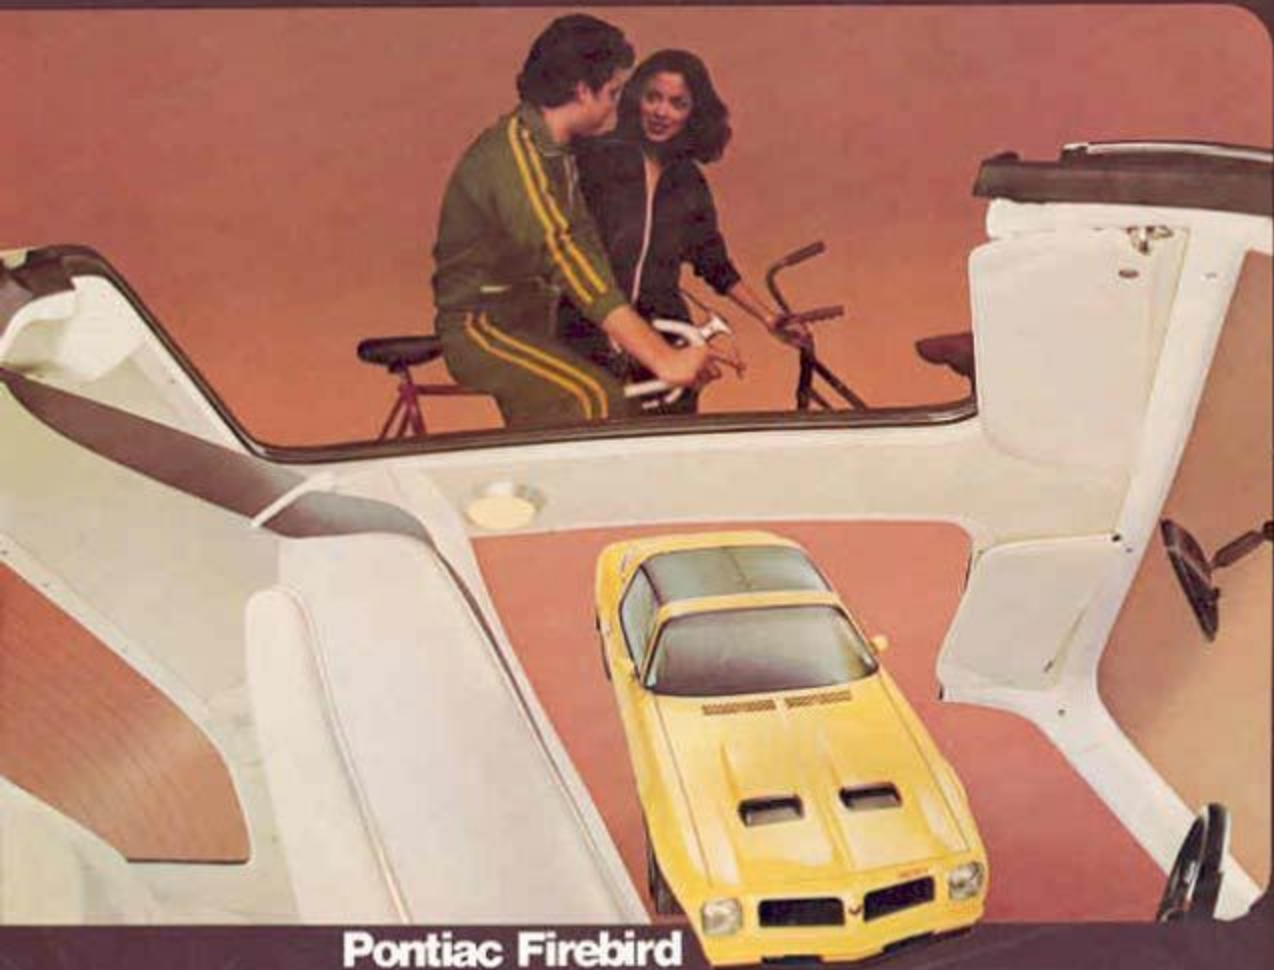

the ultimate roof concept

Pontiac Firebird

Cars & Concepts Skyline

A roof that has become a tradition in style and craftsmanship

Invite the sky into your car with Skylite, the ultimate roof concept that's become a tradition in style and craftsmanship.

Skylite opens the sky to you sporting state-of-the-art design that's unparalleled, not only in looks, but in technology. Unique among others, the Skylite roof concept offers full glass-to-glass panels* that preserve the graceful roofline of your car, plus allow the maximum roof opening. These optically tinted, lightweight glass panels further add to the distinctiveness of your Skylite, and they control sunlight for carefree comfort. The interior trim is custom-matched to your car's interior to further enhance the integrated look.

Being face to face with the sky is the mere pull of a lever away. Lift off the Skylite panels, slip them into their padded vinyl pouch, and suddenly you experience an enjoyable new driving environment.

*panel panels **See dealer brochure upon request

Skylite maintains the original structural integrity of your car by utilizing a one-piece stamped-steel frame* for necessary bracing strength. Skylite incorporates the most effective water drainage system* available, and with the snug-fitting panels in place and windows up, ensures a watertight, airtight seal. The fact that Skylite has been tested** and meets all applicable Federal motor vehicle safety standards and is offered as original factory equipment, is proof of its excellence in engineering, materials and workmanship.